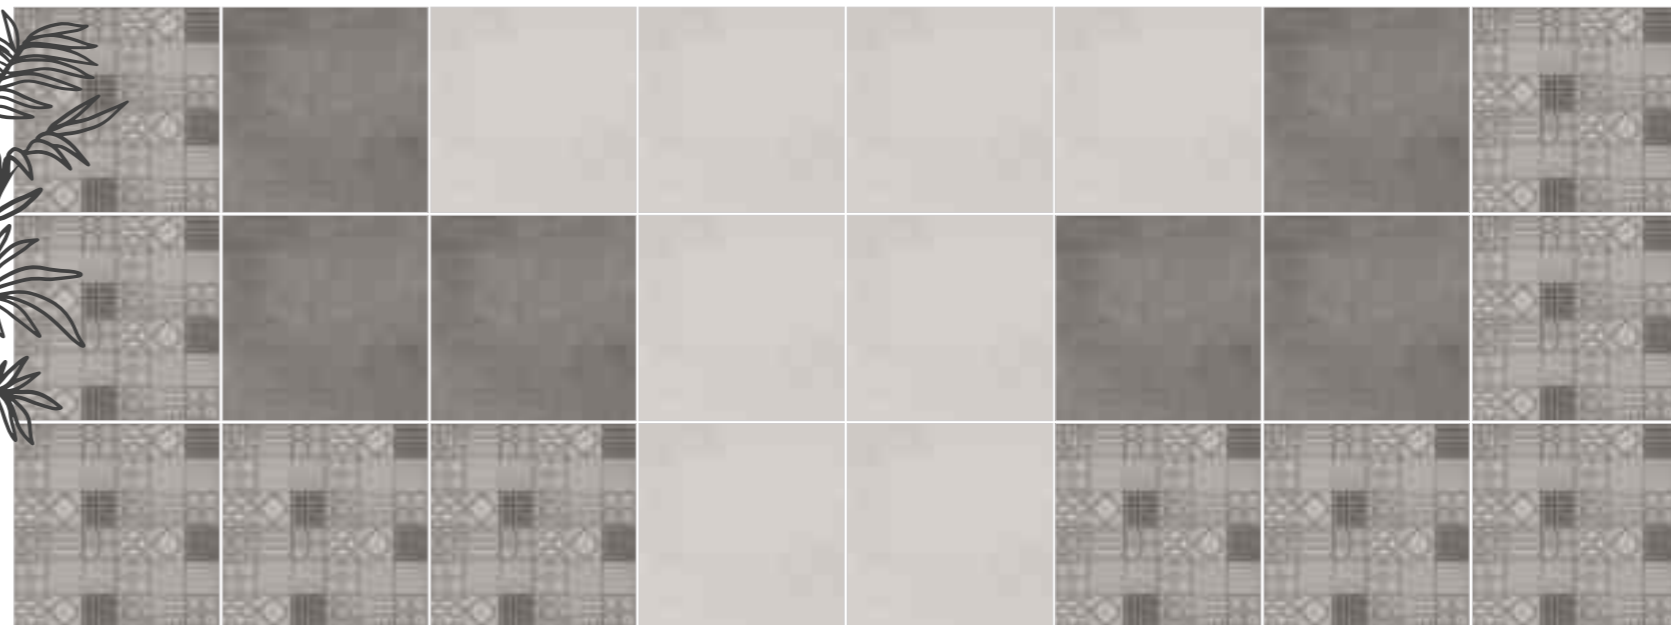

Aräbesq

ORIENTAL CONCEPT FUSION