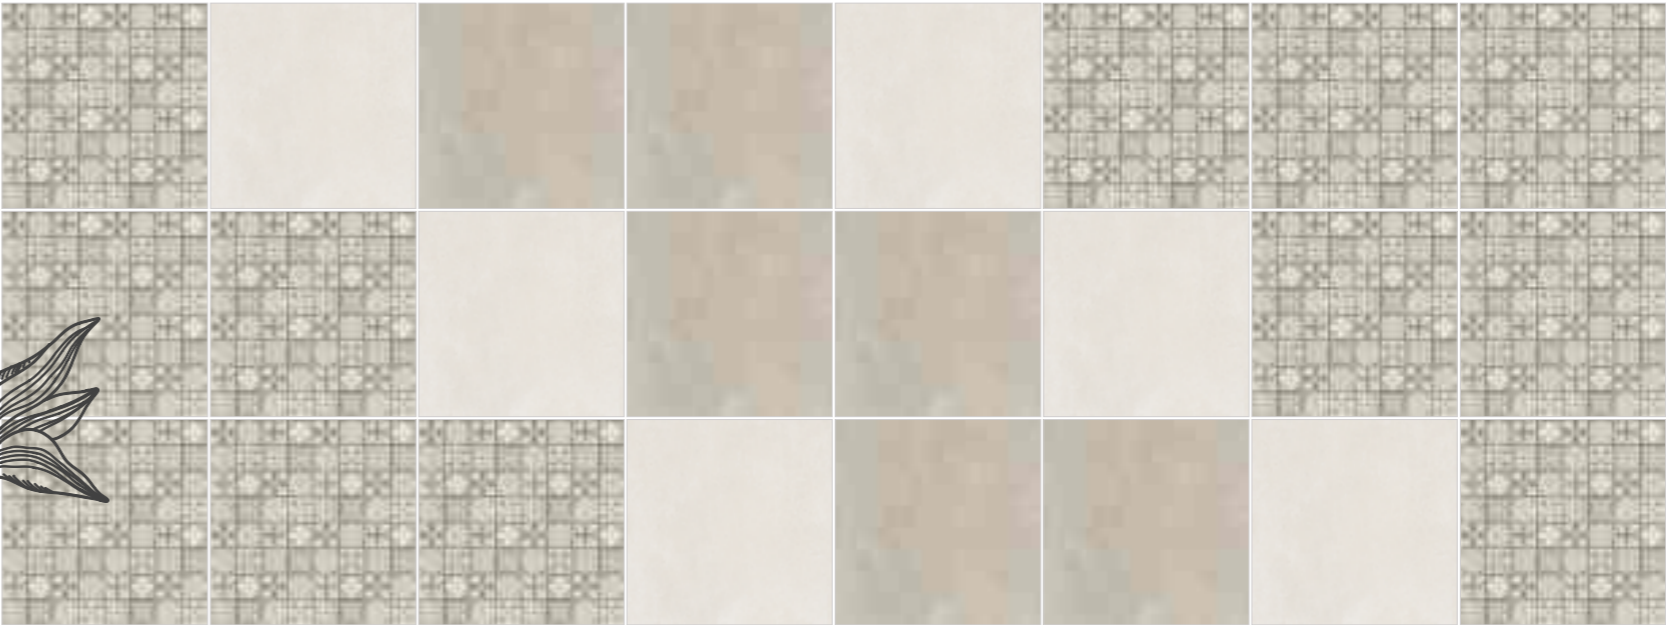

Aräbesq

ORIENTAL CONCEPT FUSION