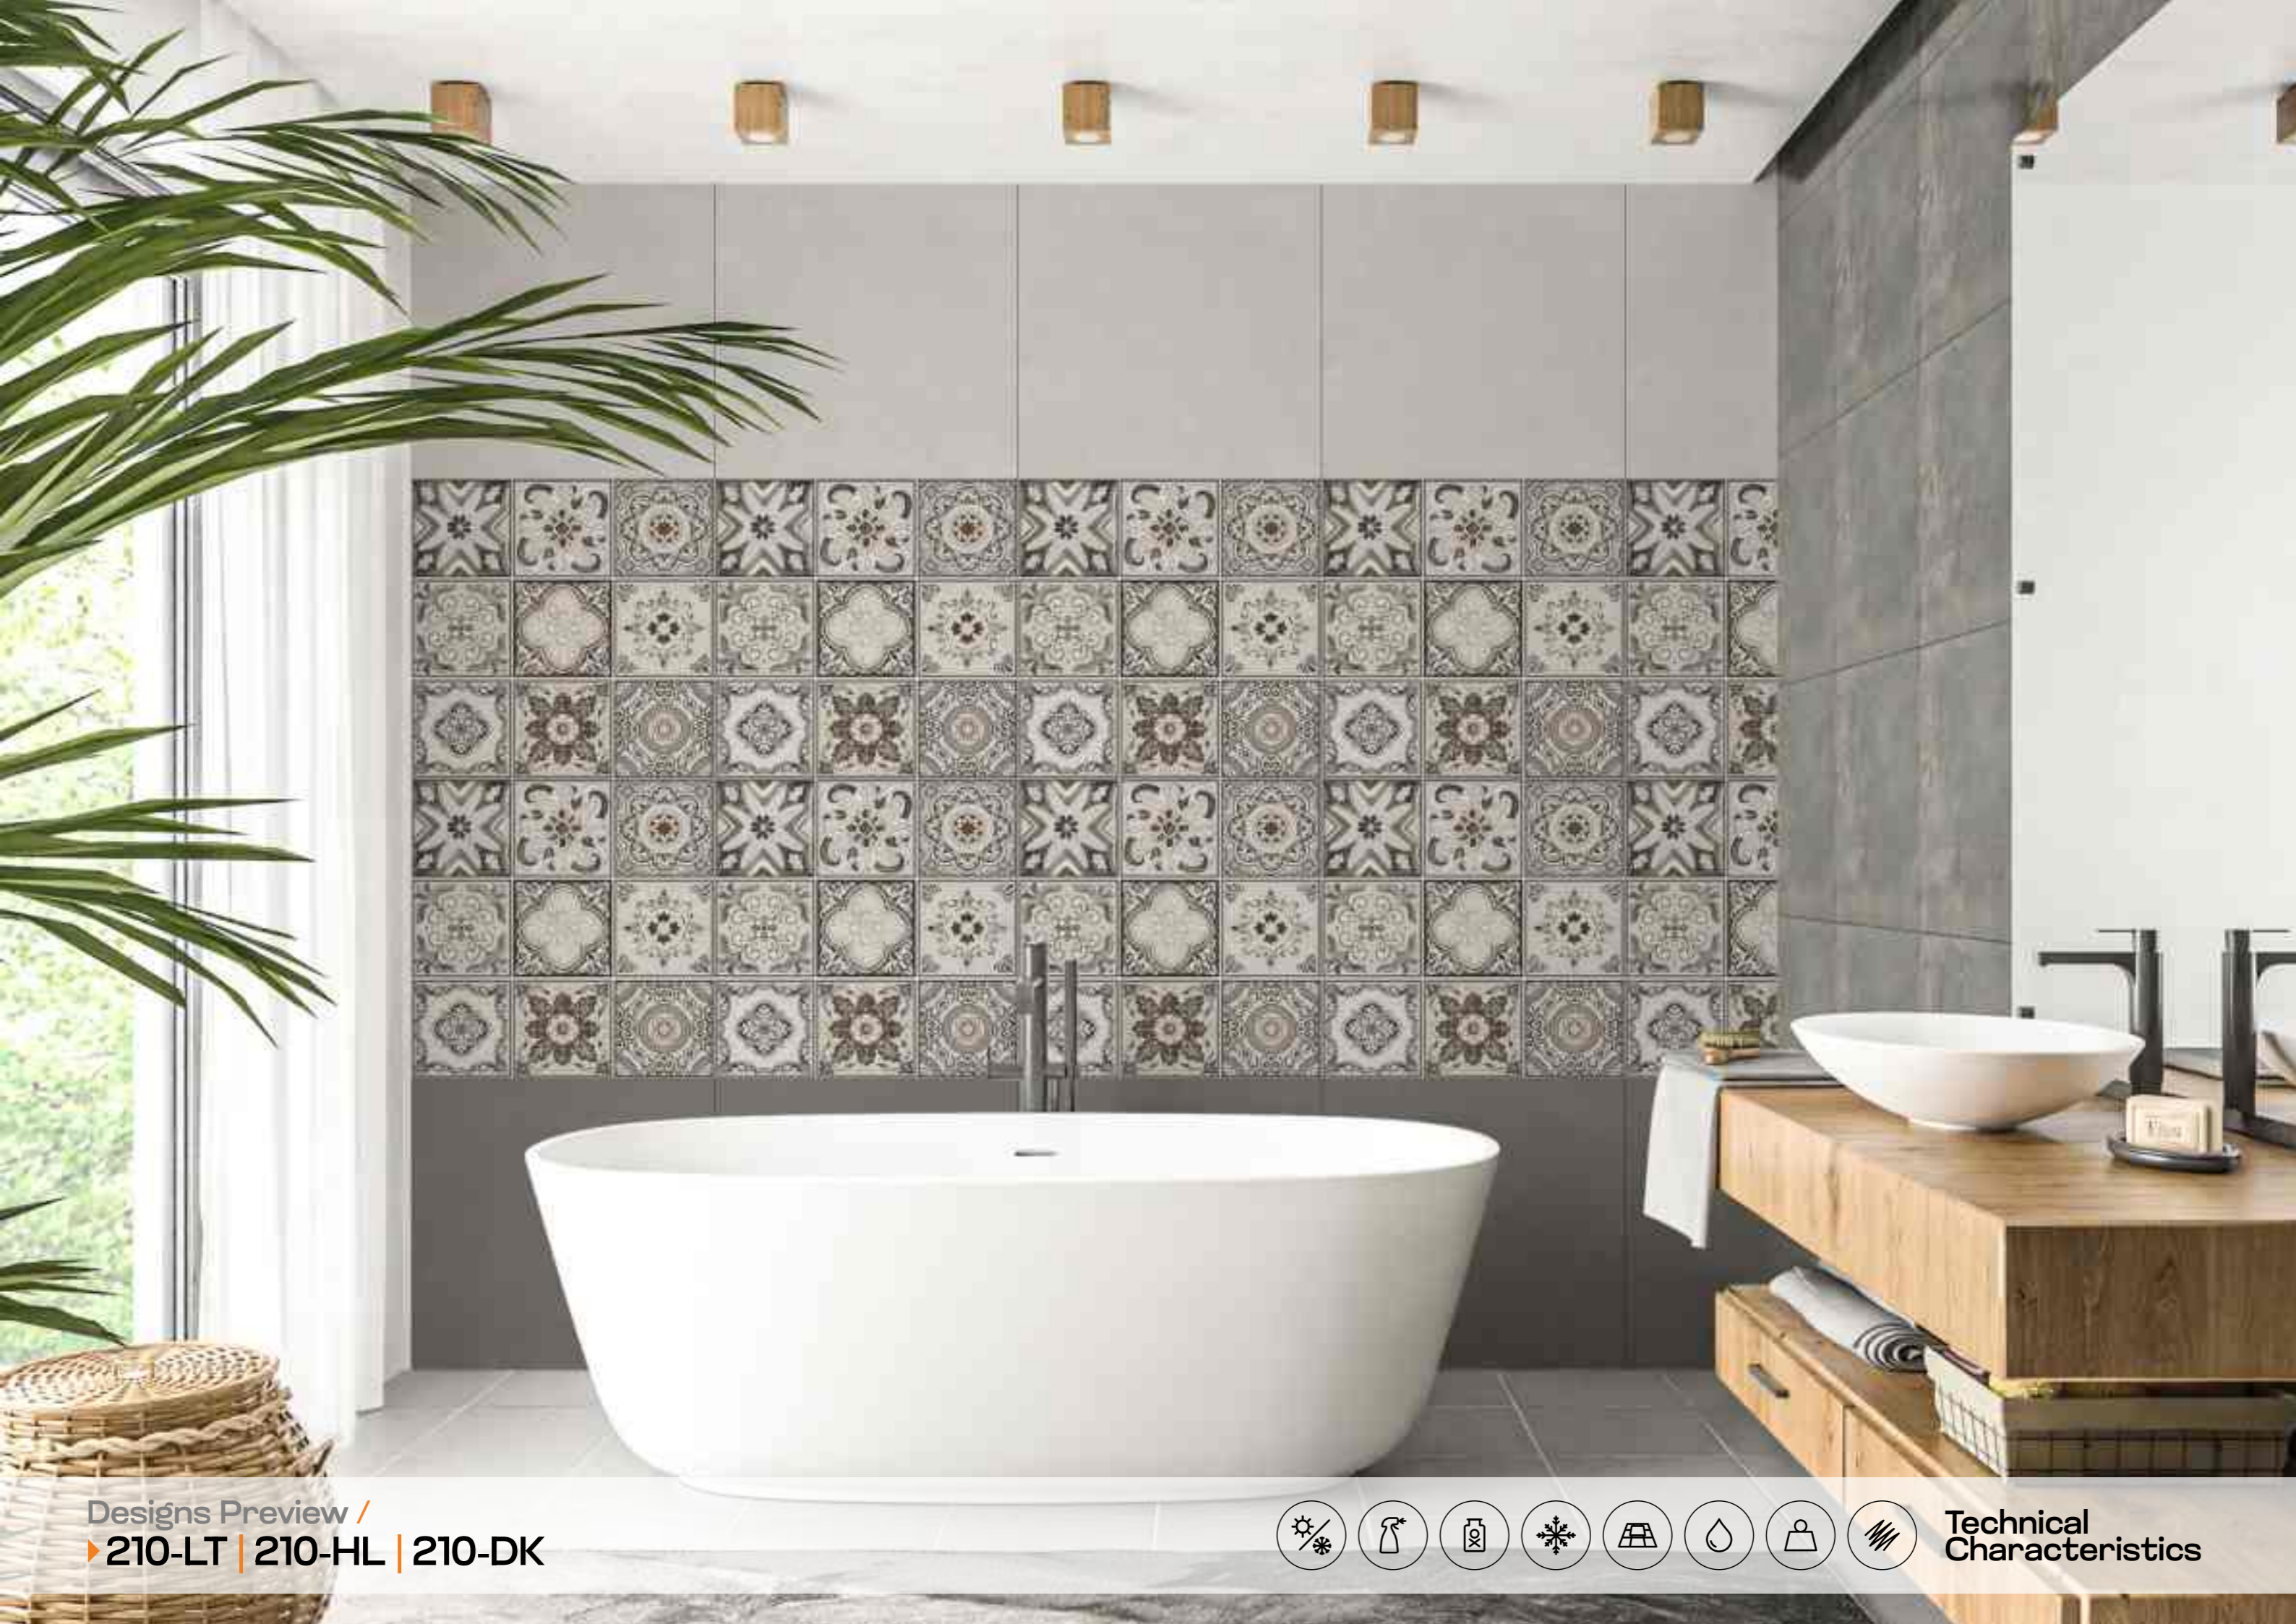

Designs Preview /
▶ 210-LT | 210-HL | 210-DK

Technical
Characteristics