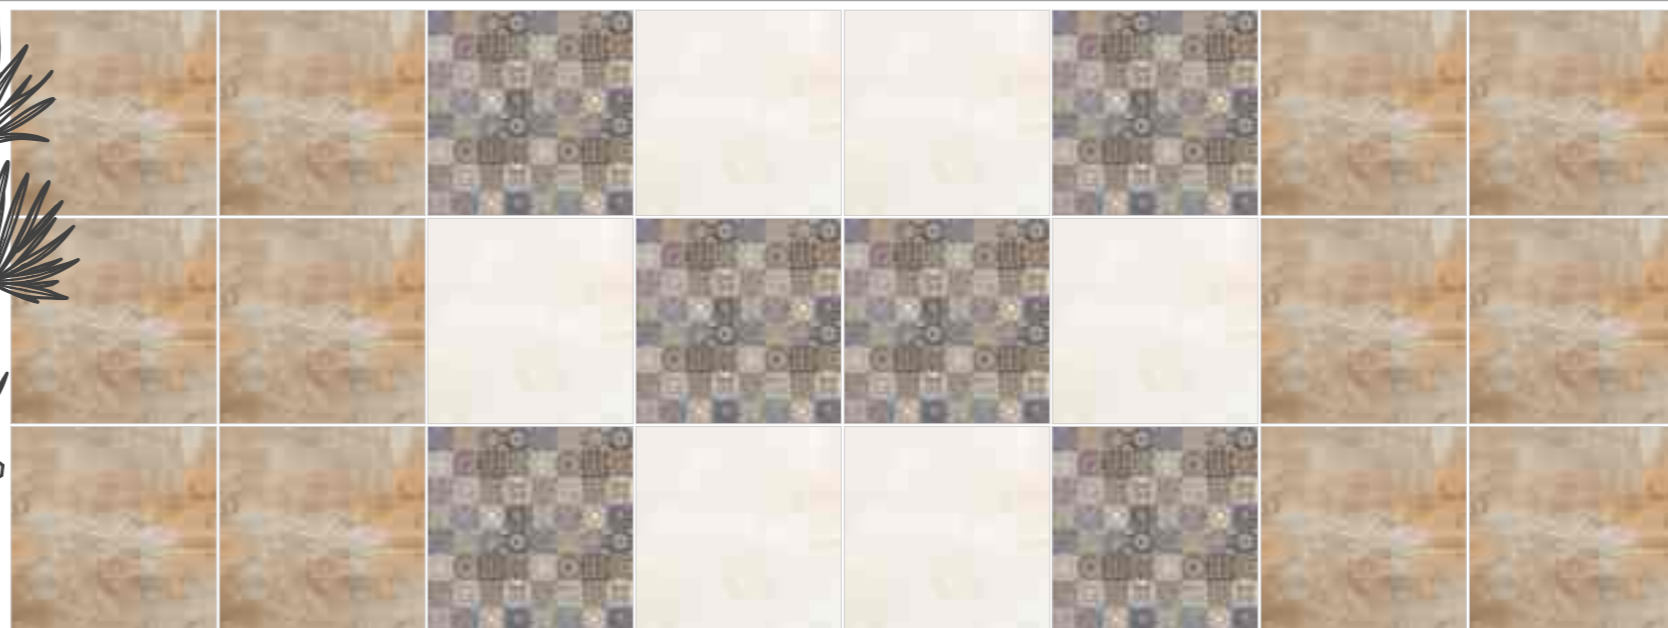

Aräbesq

ORIENTAL CONCEPT FUSION