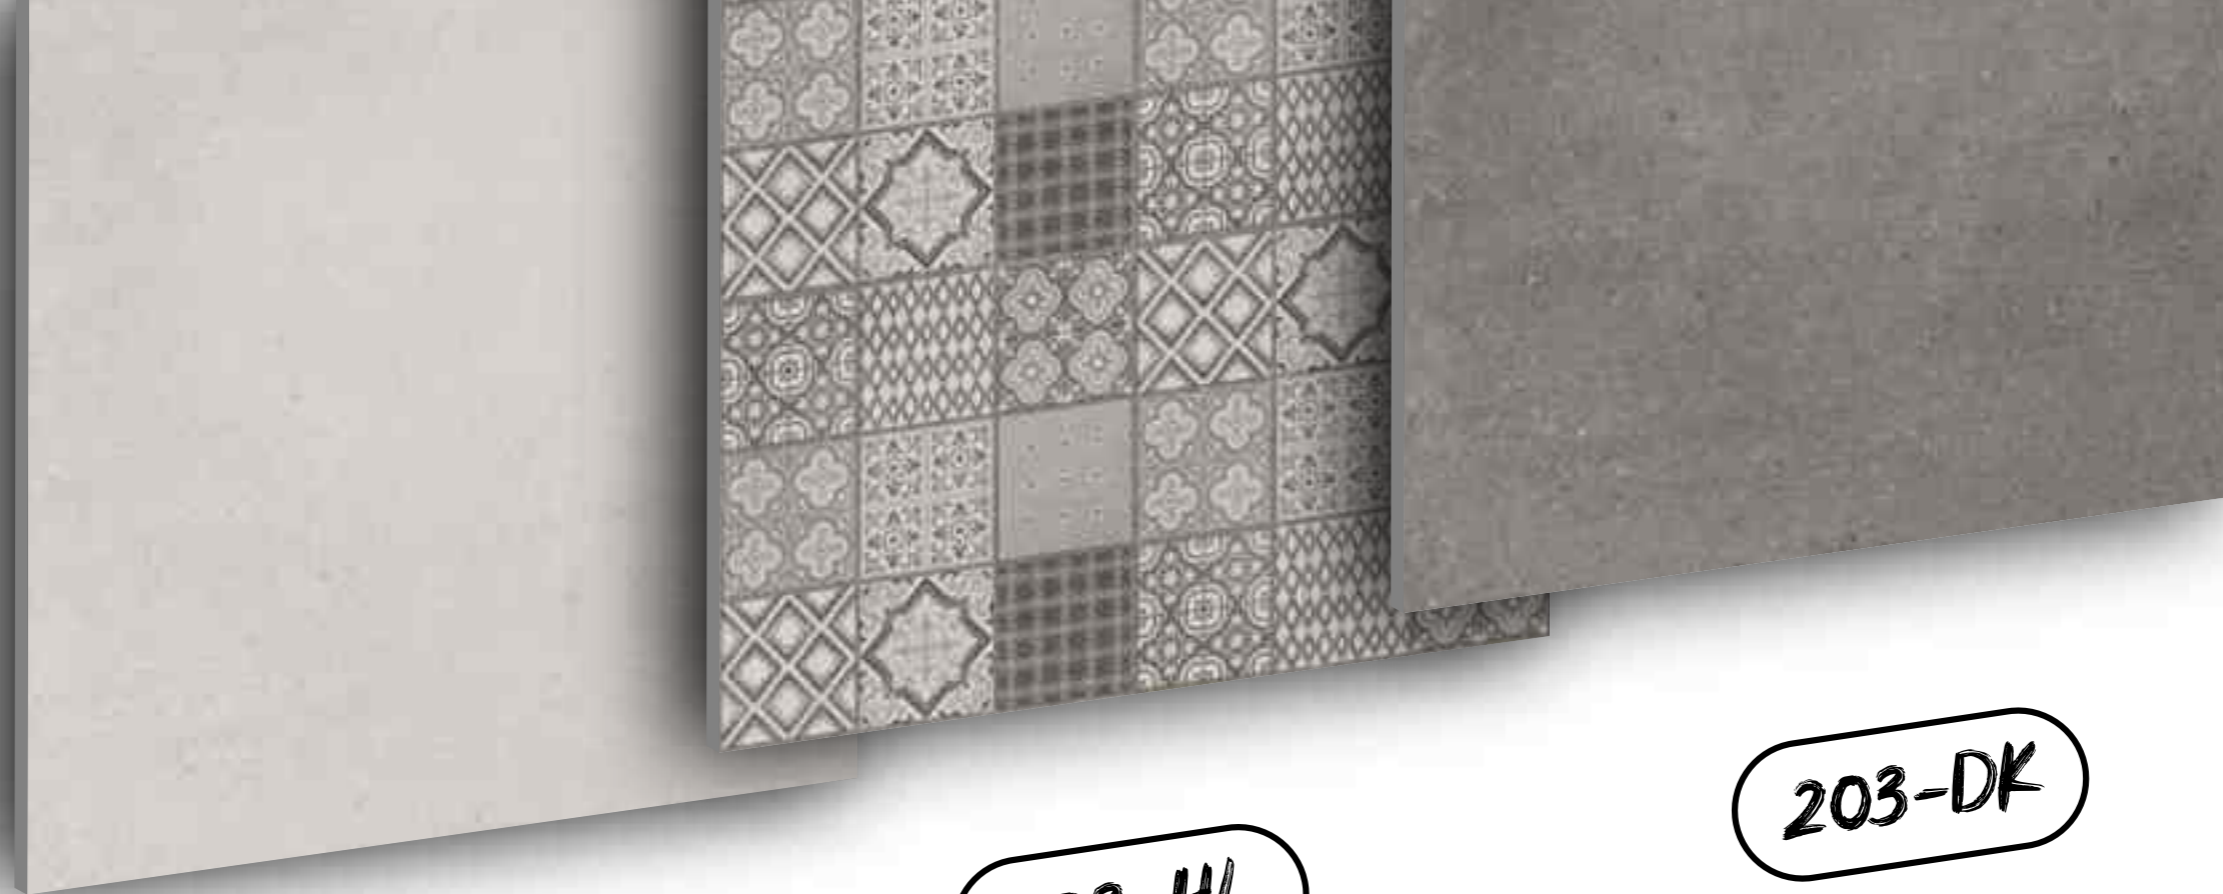

Finish /
Rustic Matt

Design /
Moroccan Concept

Aräbesq
ORIENTAL CONCEPT FUSION

Designs Preview /
▶ 202-LT | 202-HL | 202-DK

**Technical
Characteristics**

203-LT

203-HL

203-DK