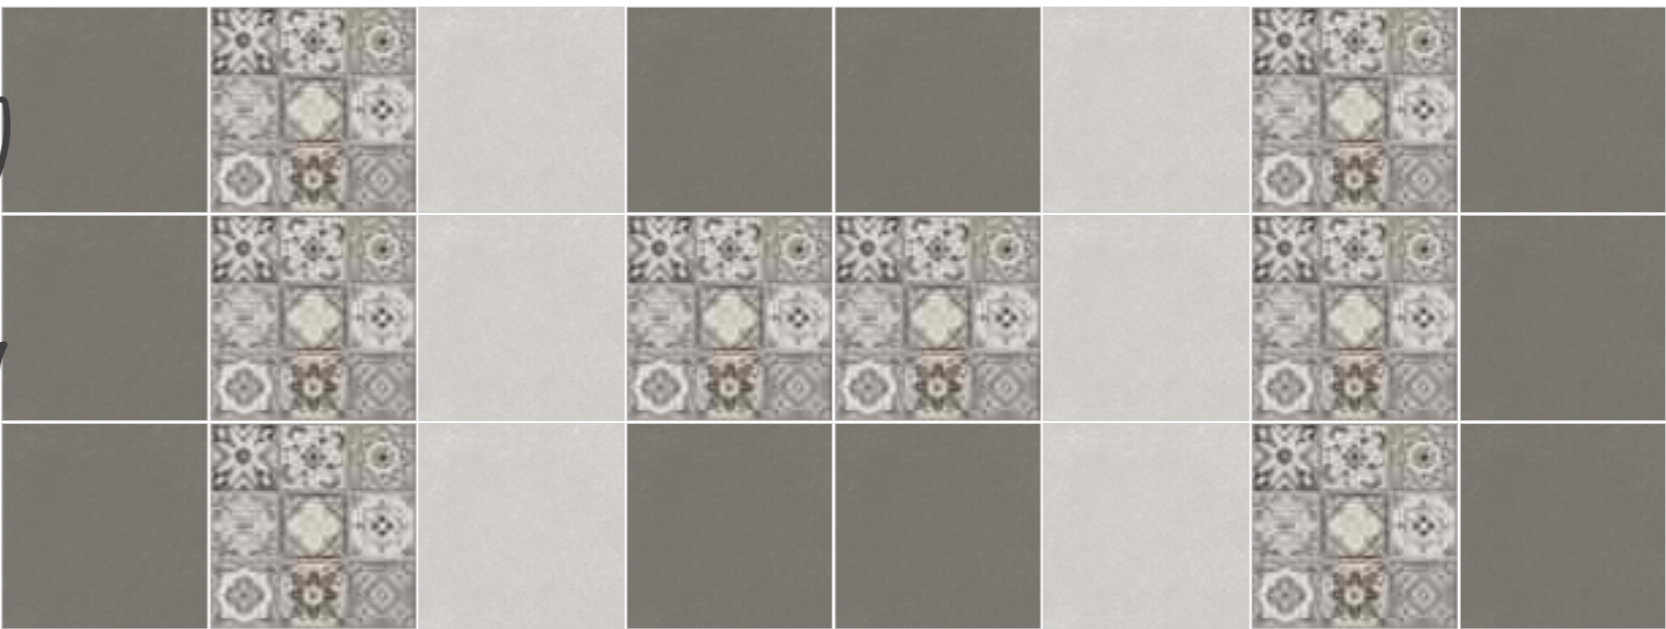

Technical
Characteristics

210-LT

210-HL

210-DK

Wall Concept
Mock-up

600X
600MM

Finish /
Rustic Matt

Design /
Moroccan Concept