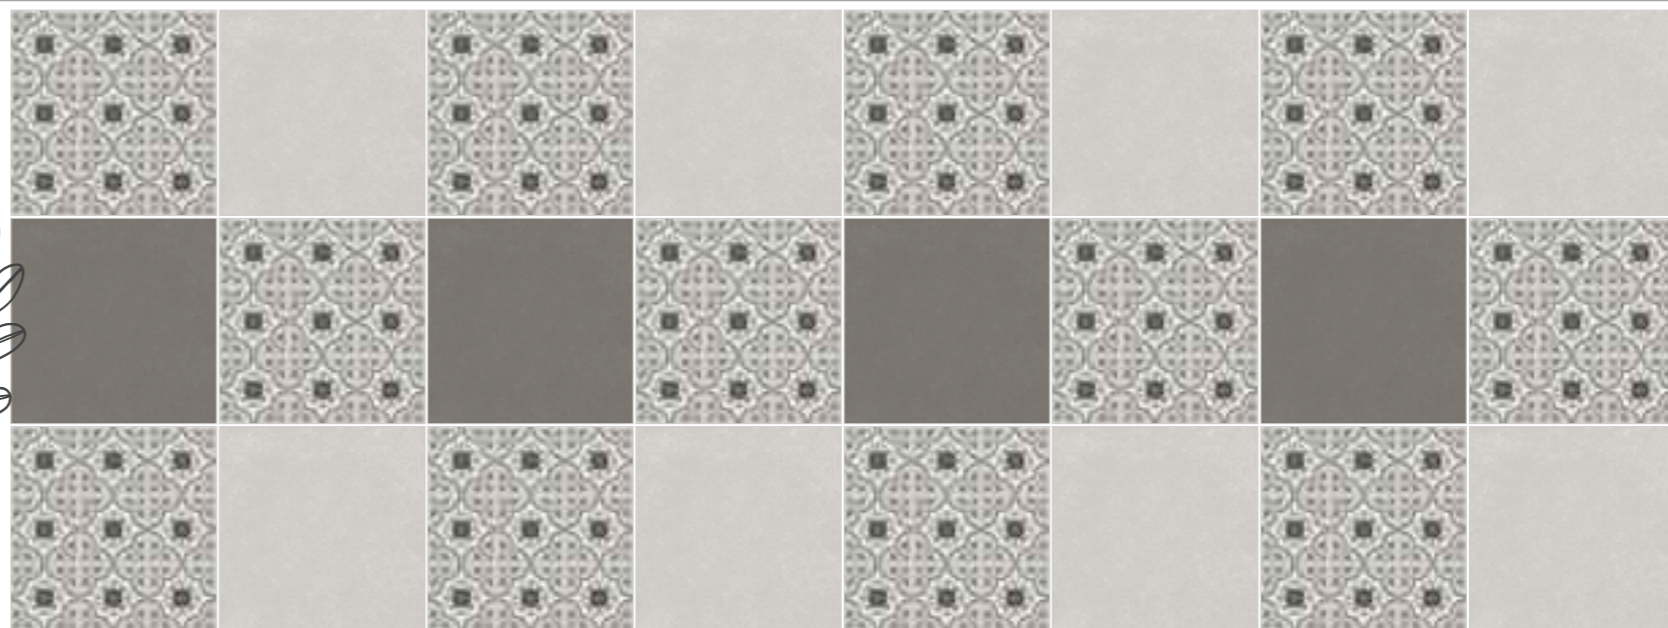

Aräbesq

ORIENTAL CONCEPT FUSION