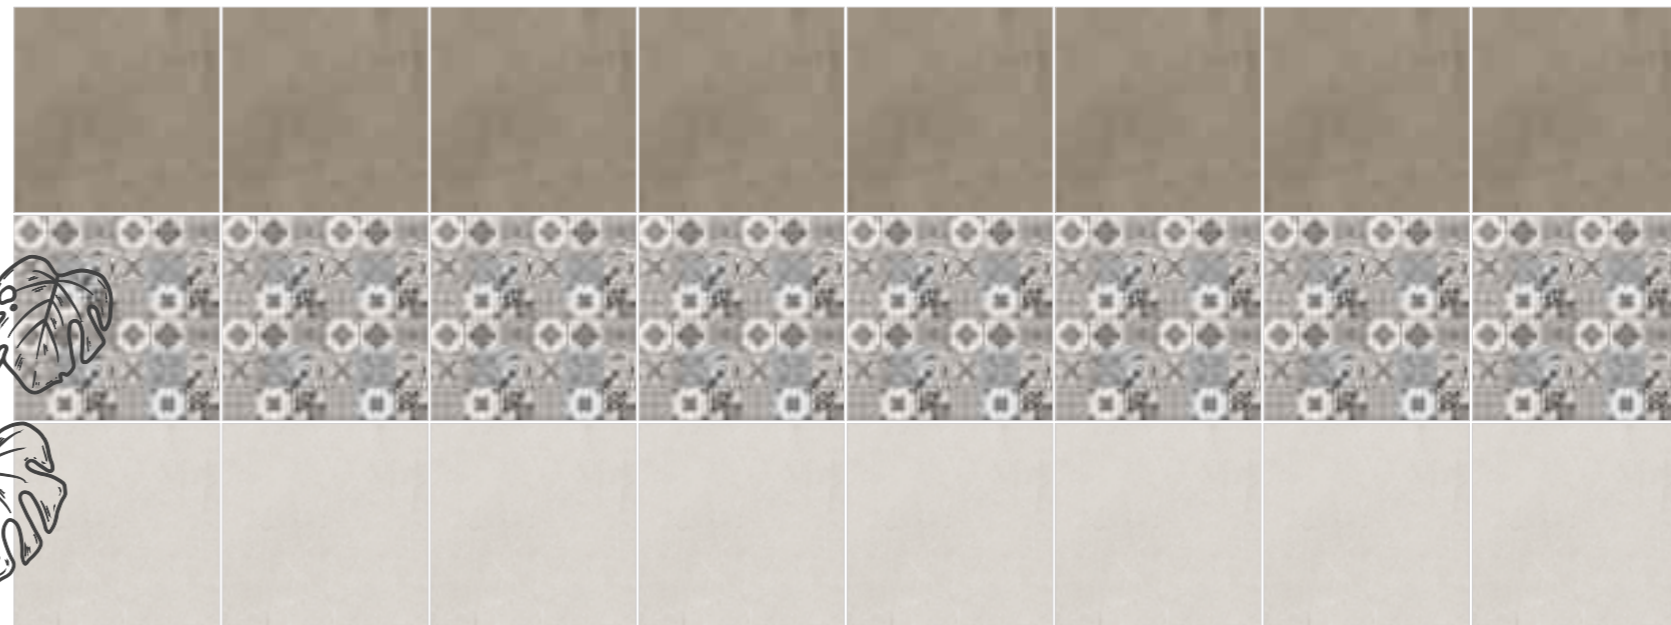

204-LT

204-HL

204-DK

Wall Concept
Mock-up

600X
600MM

Finish /
Rustic Matt

Design /
Moroccan Concept

Aräbesq